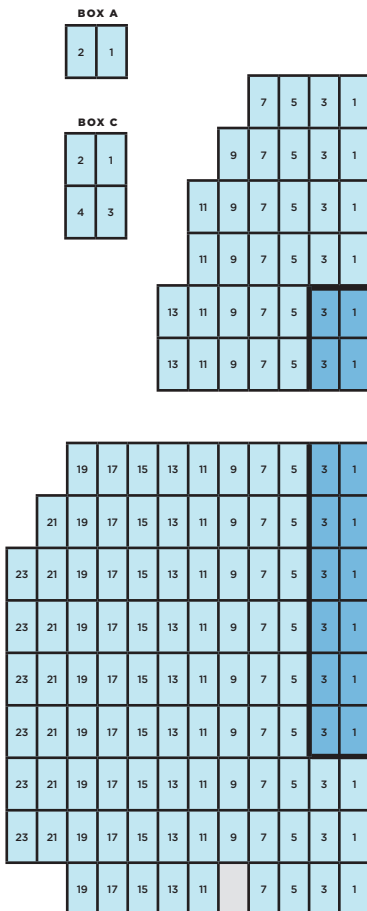

A.C.T.'S GEARY THEATER

CAPACITY 1,025

STAGE

ORCHESTRA

MEZZANINE

BALCONY

PREMIERE ORCHESTRA

ORCHESTRA

MEZZANINE

BALCONY