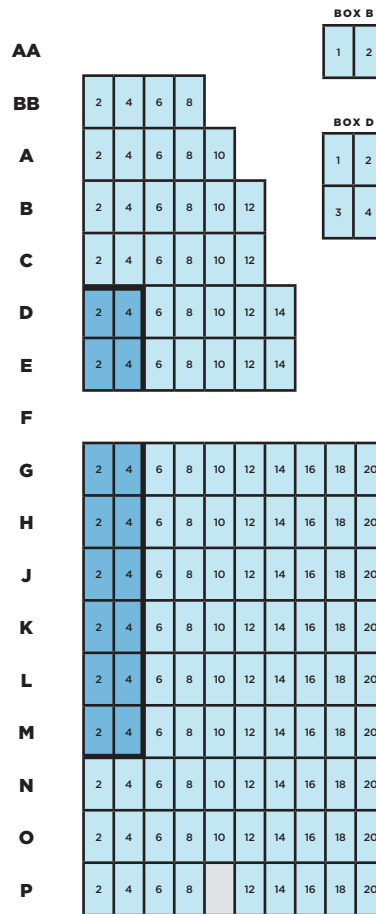

A.C.T.'S GEARY THEATER

CAPACITY 1,025

STAGE

ORCHESTRA

MEZZANINE

BALCONY

PREMIERE ORCHESTRA

ORCHESTRA

MEZZANINE

BALCONY