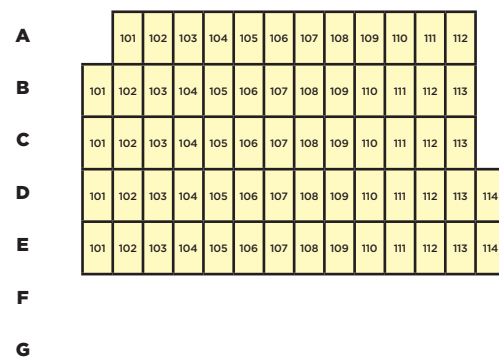

A.C.T.'S GEARY THEATER

CAPACITY 1,025

STAGE

ORCHESTRA

MEZZANINE

BALCONY

PREMIERE ORCHESTRA

ORCHESTRA