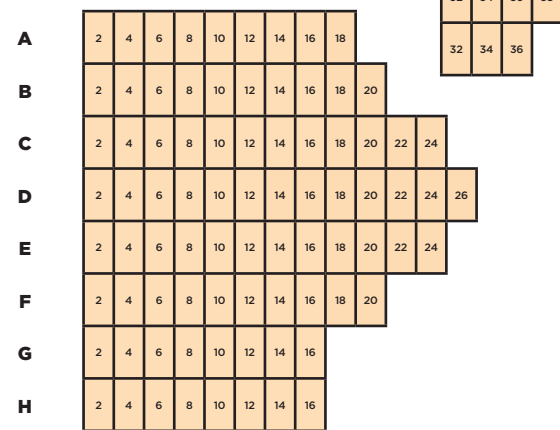

A.C.T.'S GEARY THEATER

CAPACITY 1,025

STAGE

ORCHESTRA

MEZZANINE

BALCONY

PREMIERE ORCHESTRA

ORCHESTRA