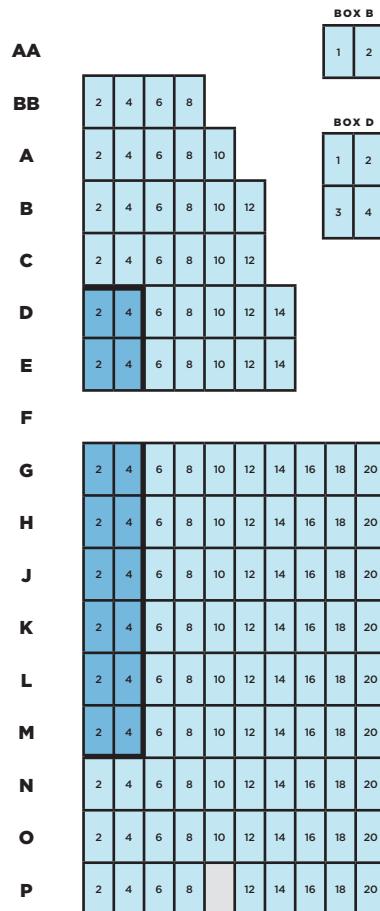

A.C.T.'S GEARY THEATER

CAPACITY 1,025

STAGE

ORCHESTRA

MEZZANINE

BALCONY

PREMIERE ORCHESTRA

ORCHESTRA

MEZZANINE

BALCONY