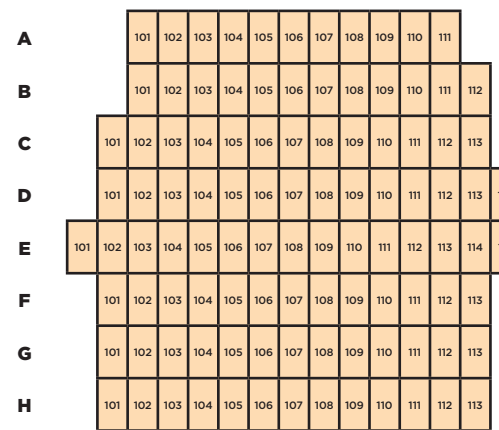

A.C.T.'S GEARY THEATER

CAPACITY 1,025

STAGE

ORCHESTRA

MEZZANINE

BALCONY

PREMIERE ORCHESTRA

ORCHESTRA