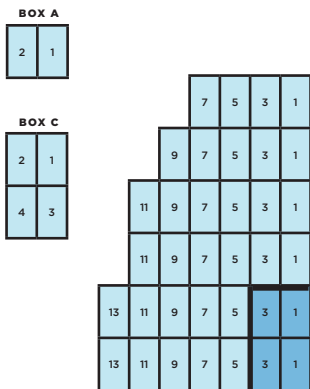

A.C.T.'S GEARY THEATER

CAPACITY 1,025

STAGE

ORCHESTRA

MEZZANINE

BALCONY

PREMIERE ORCHESTRA

ORCHESTRA

MEZZANINE

BALCONY