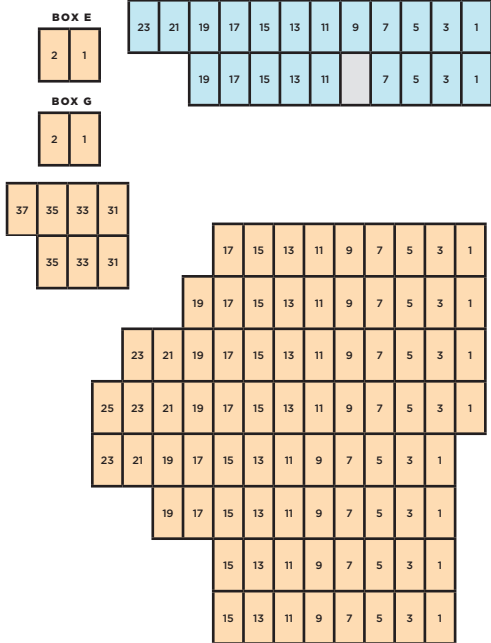

A.C.T.'S GEARY THEATER

CAPACITY 1,025

STAGE

ORCHESTRA

MEZZANINE

BALCONY

PREMIERE ORCHESTRA

ORCHESTRA

MEZZANINE

BALCONY