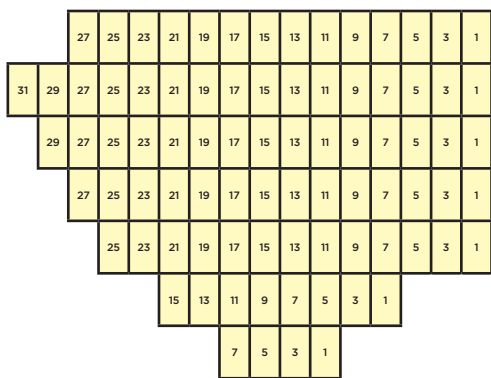

A.C.T.'S GEARY THEATER

CAPACITY 1,025

STAGE

ORCHESTRA

MEZZANINE

BALCONY

PREMIERE ORCHESTRA

ORCHESTRA