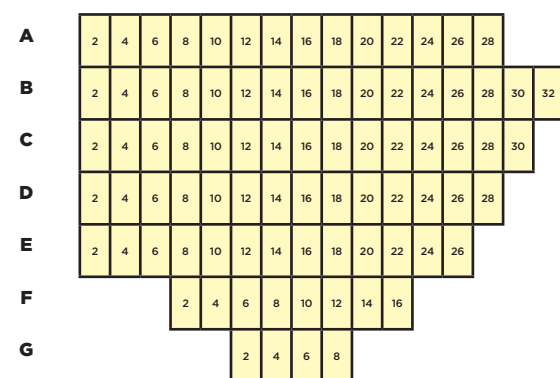

A.C.T.'S GEARY THEATER

CAPACITY 1,025

STAGE

ORCHESTRA

MEZZANINE

BALCONY

PREMIERE ORCHESTRA

ORCHESTRA