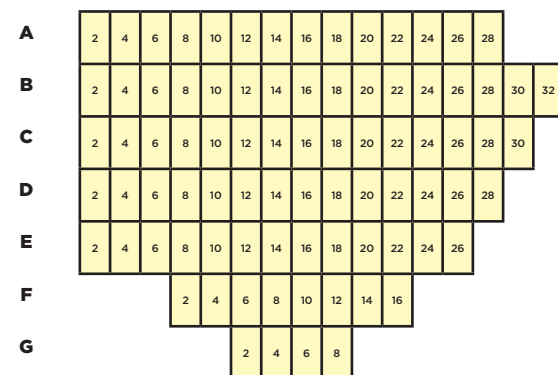

A.C.T.'S GEARY THEATER

CAPACITY 1,025

STAGE

ORCHESTRA

MEZZANINE

BALCONY

PREMIERE ORCHESTRA

ORCHESTRA