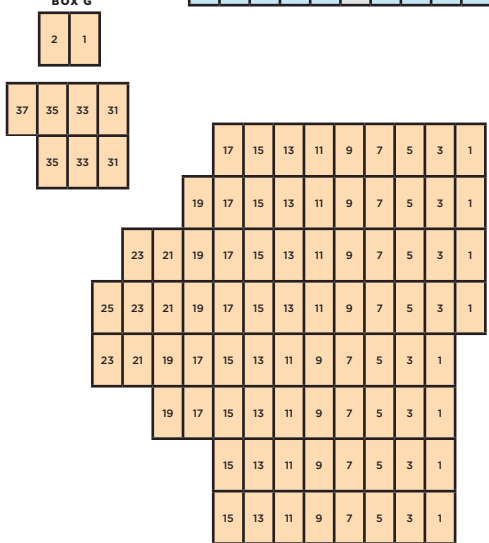

A.C.T.'S GEARY THEATER

CAPACITY 1,025

STAGE

ORCHESTRA

MEZZANINE

BALCONY

PREMIERE ORCHESTRA

ORCHESTRA

MEZZANINE

BALCONY