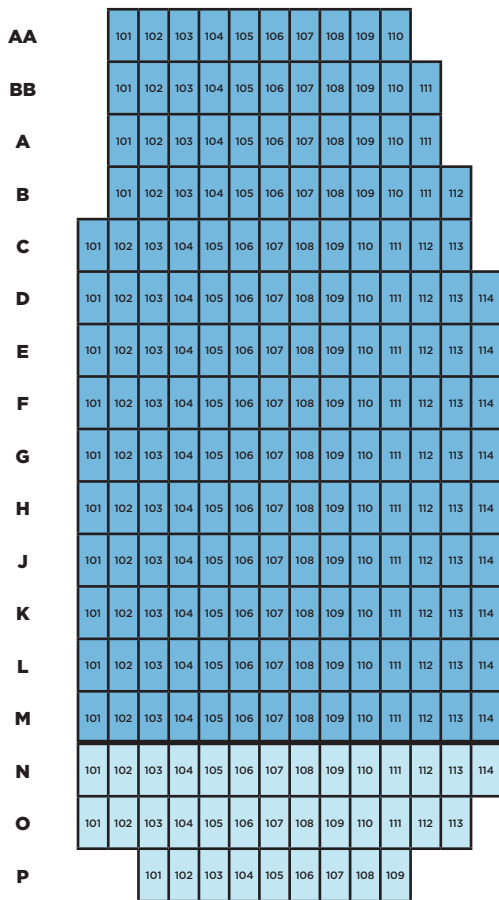

A.C.T.'S GEARY THEATER

CAPACITY 1,025

STAGE

ORCHESTRA

MEZZANINE

BALCONY

PREMIERE ORCHESTRA

ORCHESTRA