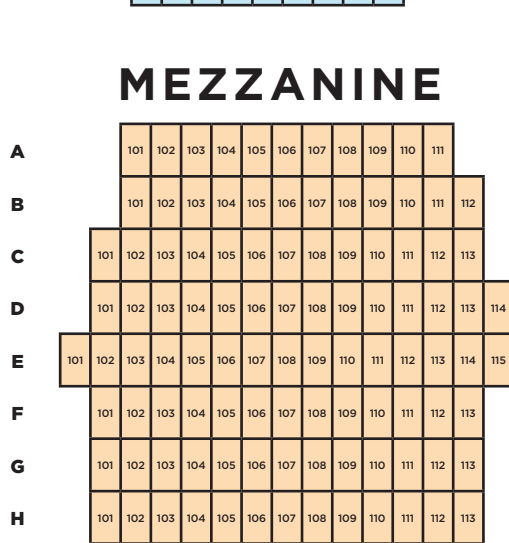

A.C.T.'S GEARY THEATER

CAPACITY 1,025

STAGE

ORCHESTRA

MEZZANINE

BALCONY

PREMIERE ORCHESTRA

ORCHESTRA