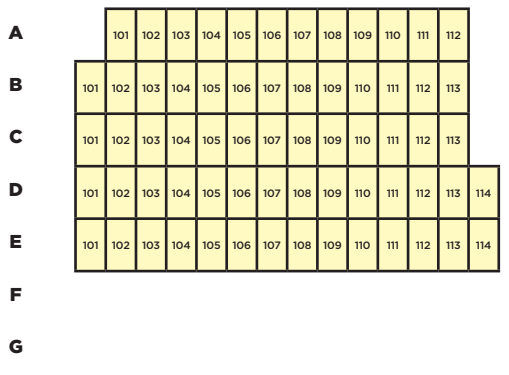

A.C.T.'S GEARY THEATER

CAPACITY 1,025

STAGE

ORCHESTRA

MEZZANINE

BALCONY

PREMIERE ORCHESTRA

ORCHESTRA