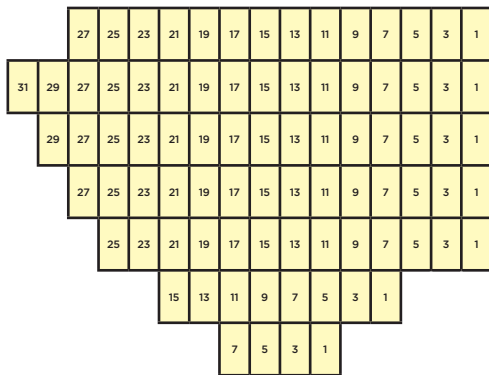

A.C.T.'S GEARY THEATER

CAPACITY 1,025

STAGE

ORCHESTRA

MEZZANINE

BALCONY

PREMIERE ORCHESTRA

ORCHESTRA